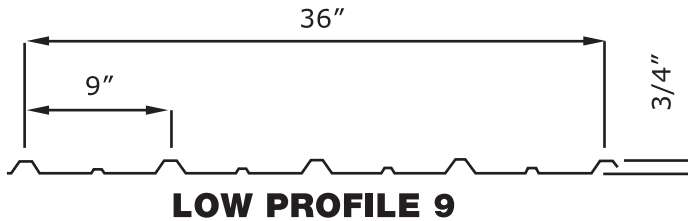

Corrugated Industries

5001 Paris Rd., Chalmette, LA 70043
504.277.7541 • 800.783.2647

Panel Profiles and Color Chart

(Also Available in Galvalume)

Available in 26GA. and 24GA.

LOW PROFILE 9
(AVAILABLE IN ALL COLORS)