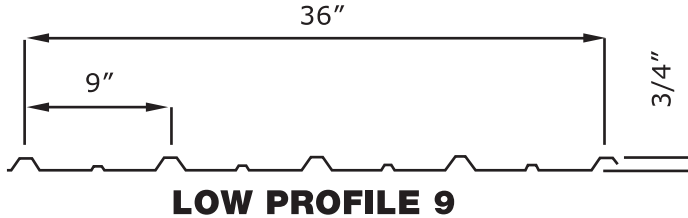

Corrugated Industries

5001 Paris Rd., Chalmette, LA 70043
504.277.7541 • 800.783.2647

Panel Profiles and Color Chart

(Also Available in Galvalume)

Available in 26GA. and 24GA.

LOW PROFILE 9
(AVAILABLE IN ALL COLORS)