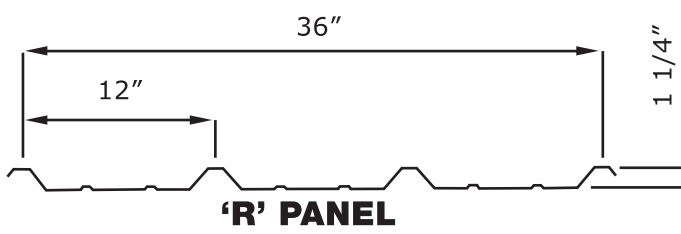

Corrugated Industries

5001 Paris Rd., Chalmette, LA 70043
504.277.7541 • 800.783.2647

Panel Profiles and Color Chart

(Also Available in Galvalume)

Available in 26GA. and 24GA.

LOW PROFILE 9
(AVAILABLE IN ALL COLORS)